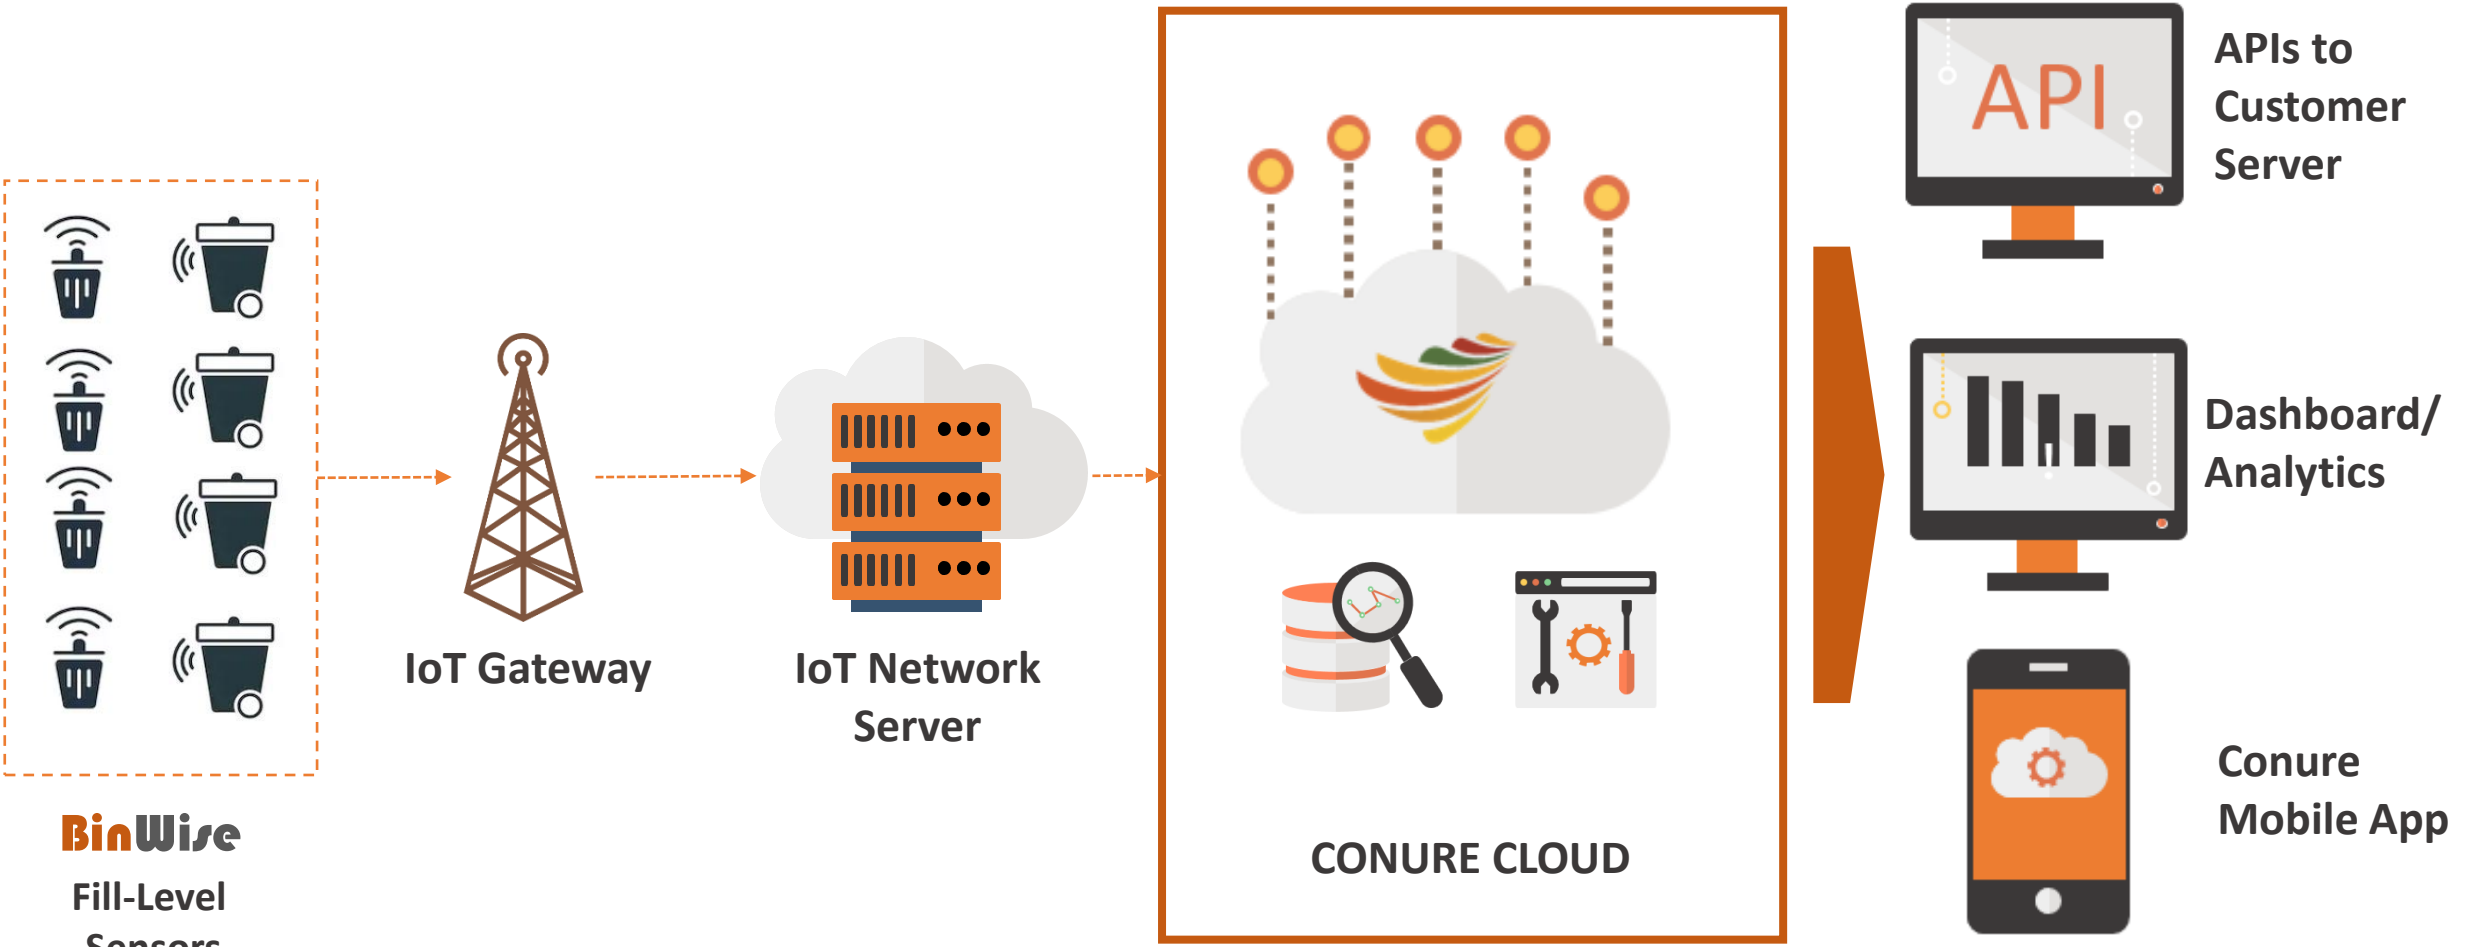

BinWise

Time is precious,
Waste it Wisely

Conure's **BinWise** solution is an IoT-based end-to-end waste monitoring and management solution offering cities real-time operational intelligence to monitor, manage and optimize waste collection operations. **BinWise** solution gathers and collects data from different waste bins equipped with smart wireless sensors to show real-time fill-level information for each bin. **BinWise** helps cities in reducing OpEx through efficient resource and route planning, prepare for growing demands on waste management and delivering better quality of service.

**Real-time Bin
Level Status**

**Better Quality
Of Service**

**Efficient Resource
& Route Planning**

**Real-time
Alerts**

Thank You